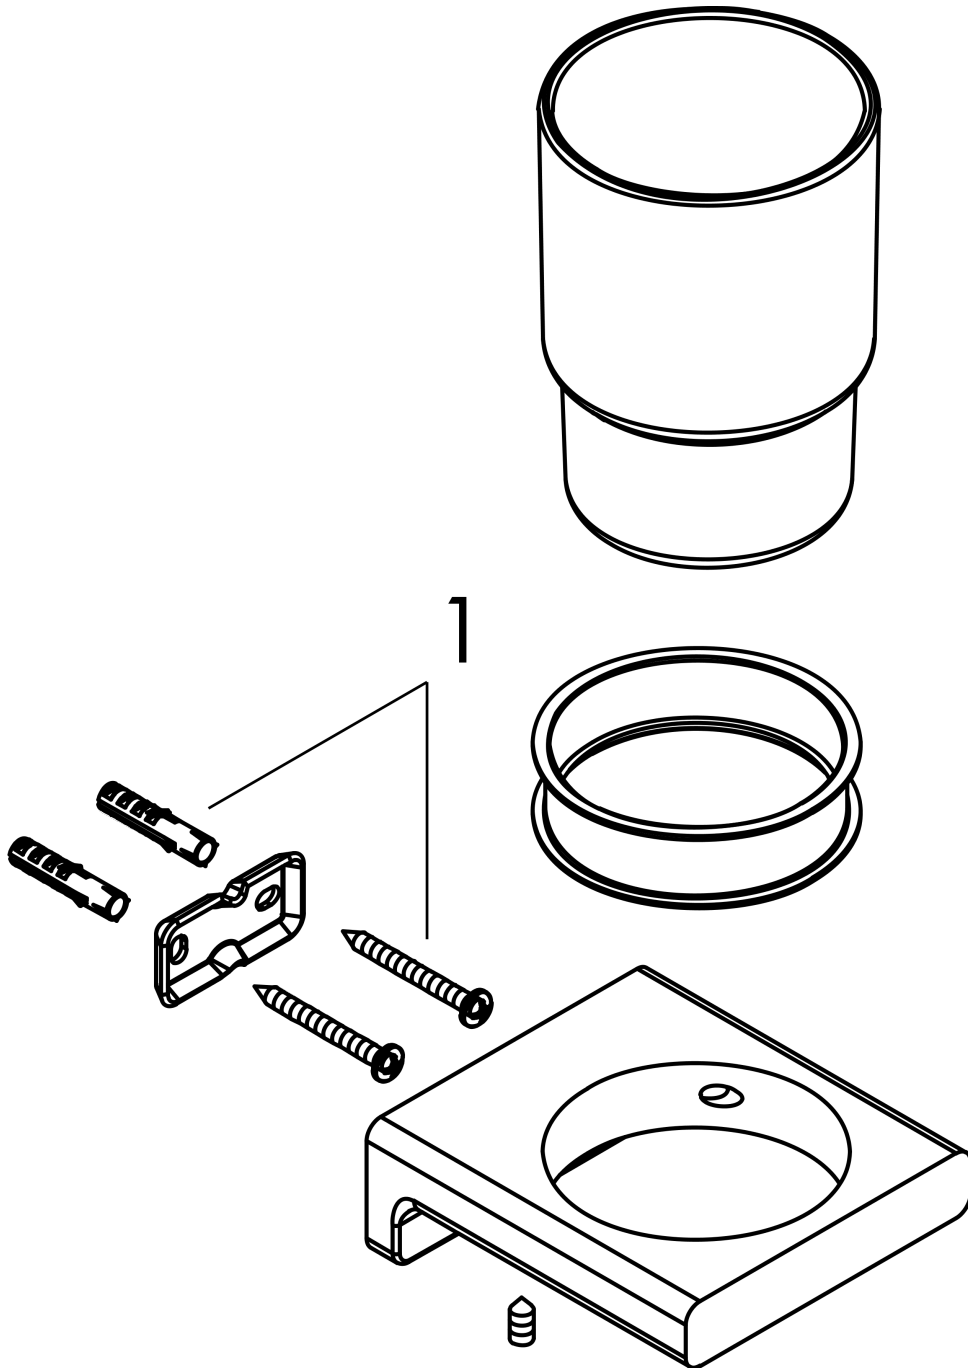

AddStoris

Toothbrush tumbler

Surfaces: **Polished Gold Optic** Article Number: **41749990**

Description

product features

- wall-mounted
- material: matt glass
- material holder: metal
- with mounting material
- concealed fastening
- drilling distance: 26 mm
- diameter drill hole: 6 mm

Design awards

reddot winner 2021

Product image

Scale drawing

AddStoris
Toothbrush tumbler
Surfaces: Polished Gold Optic Article Number: 41749990

Exploded Drawing

Year of production: >04/21

AddStoris
Toothbrush tumbler
 Surfaces: **Polished Gold Optic** Article Number: **41749990**

Spare part list

Year of production: >04/21

| Pos. | Description | Article Number | Price | PU |
|------|--------------|----------------|-------|----|
| 1 | mounting set | 40915000 | - | 1 |