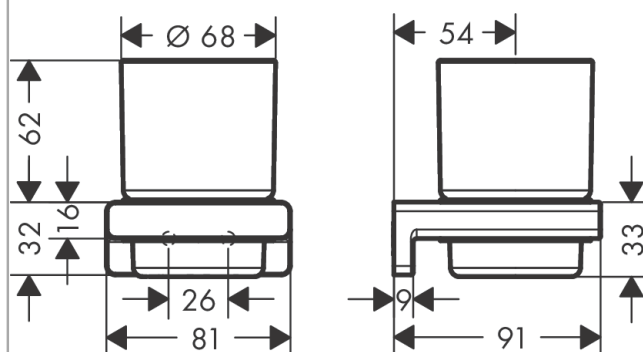

AddStoris

Toothbrush tumbler

Surfaces: **Polished Gold Optic** Article Number: **41749990**

Description

product features

- wall-mounted
- material: matt glass
- material holder: metal
- with mounting material
- concealed fastening
- drilling distance: 26 mm
- diameter drill hole: 6 mm

Design awards

reddot winner 2021

Product image

Scale drawing

AddStoris
Toothbrush tumbler
Surfaces: Polished Gold Optic Article Number: 41749990

Exploded Drawing

Year of production: >04/21

AddStoris
Toothbrush tumbler
 Surfaces: **Polished Gold Optic** Article Number: **41749990**